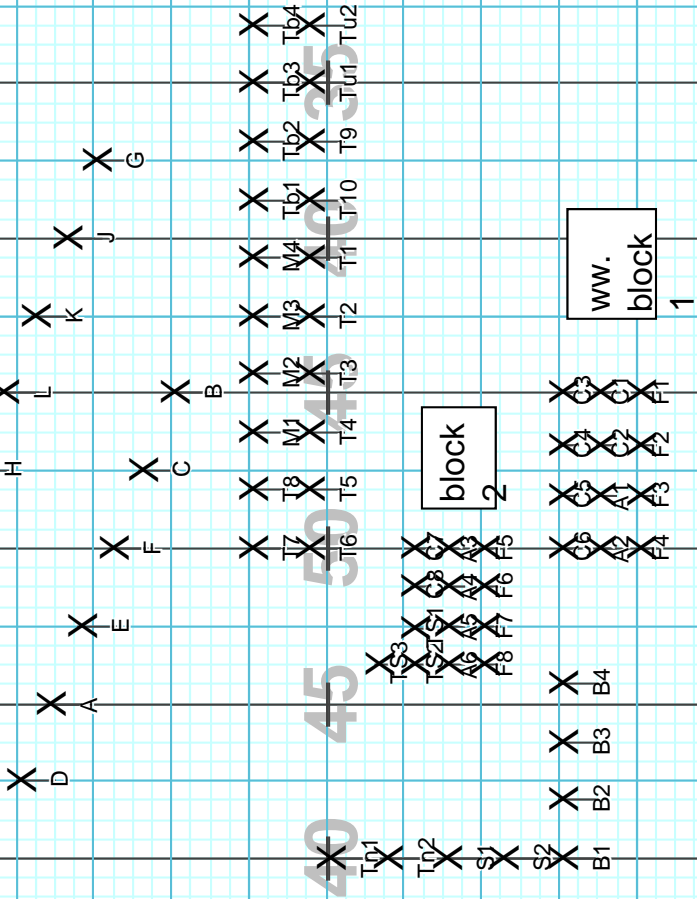

0 5 10 15 20 25 30 35 40 45 50 55 60 65 70 75 80 85 90 95 100

All brass except trumpets in the back row leave on count one. Last row of trumpets leave on count 5. First ww block leave on count 5. Second ww block, move on count 9. 16 counts total.

0 5 10 15 20 25 30 35 40 45 50 55 60 65 70 75 80 85 90 95 100

Brass & tenor sax floats block;
crab step.
Woodwinds free-form/ scatter into
this set. 8 counts.

20 counts regular time. Tuba solo, halt on count 14. Low brass, halt on 16. Remaining winds halt on 18. (special move for two counts) All except tuba, at attention on count 20.