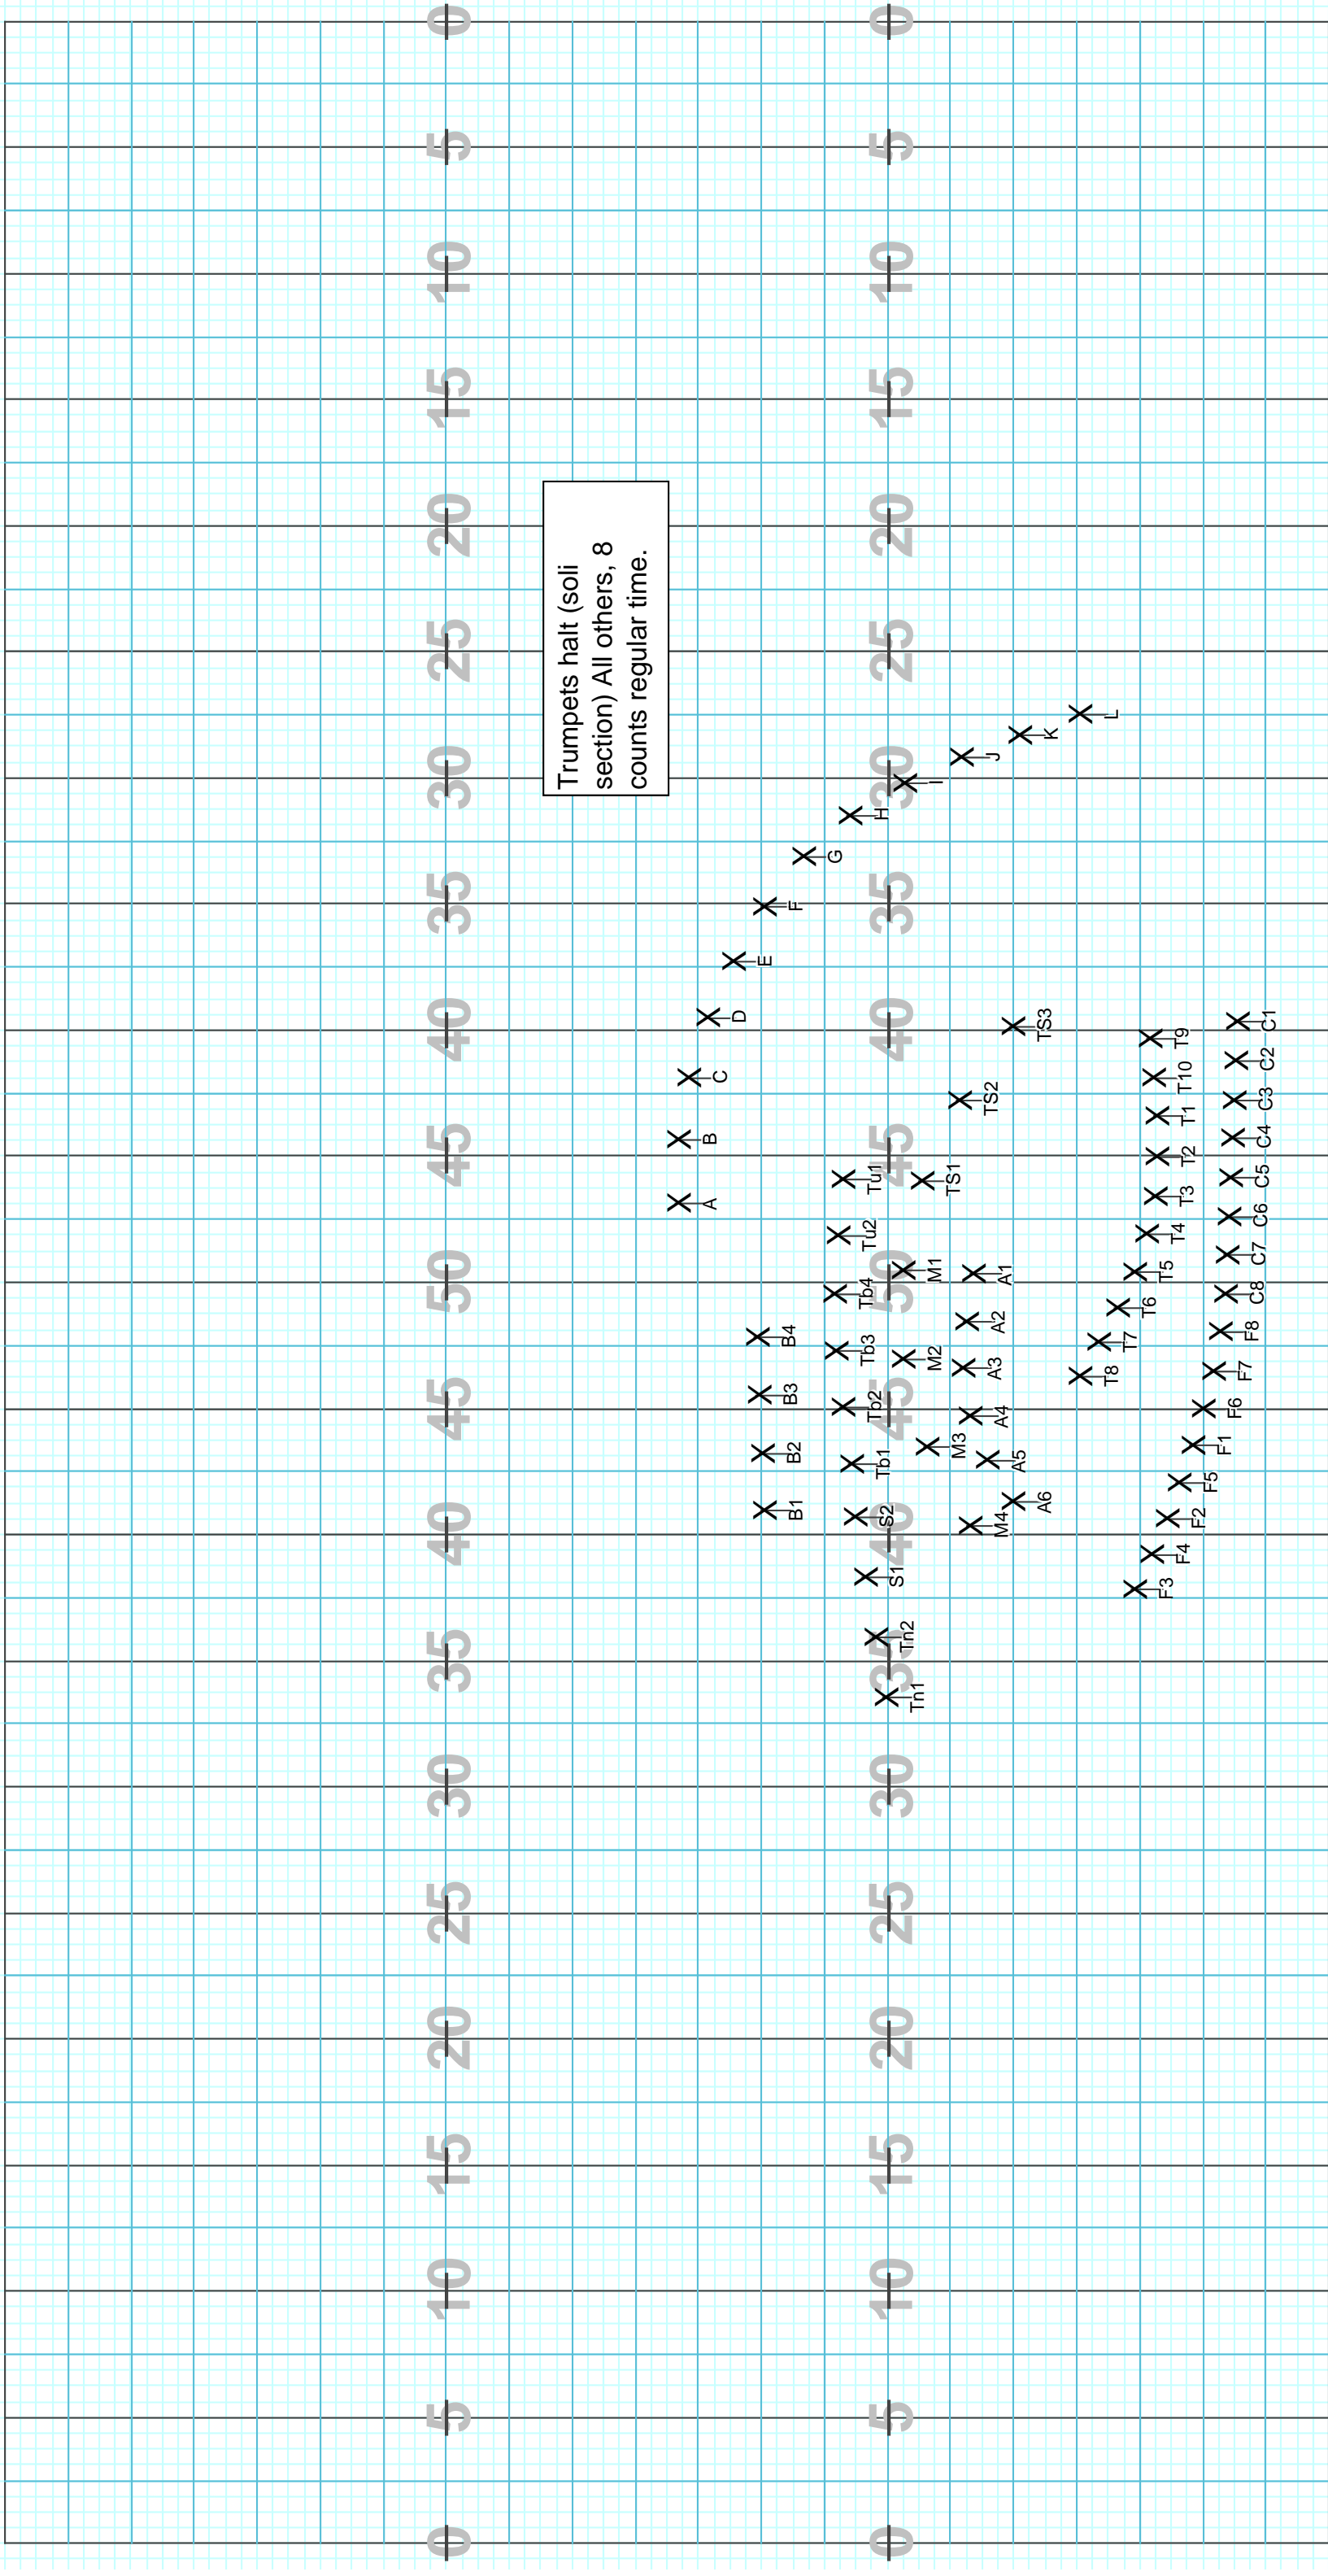

0 5 10 15 20 25 30 35 40 45 50 55 60 65 70 75 80 85 90 95 100

All brass except trumpets in the back row leave on count one. Last row of trumpets leave on count 5. First ww block leave on count 5. Second ww block, move on count 9. 16 counts total.

0 5 10 15 20 25 30 35 40 45 50 55 60 65 70 75 80 85 90 95 100

Brass & tenor sax floats block;
crab step.
Woodwinds free-form/ scatter into
this set. 8 counts.

20 counts regular time. Tuba solo, halt on count 14. Low brass, halt on 16. Remaining winds halt on 18. (special move for two counts) All except tuba, at attention on count 20.